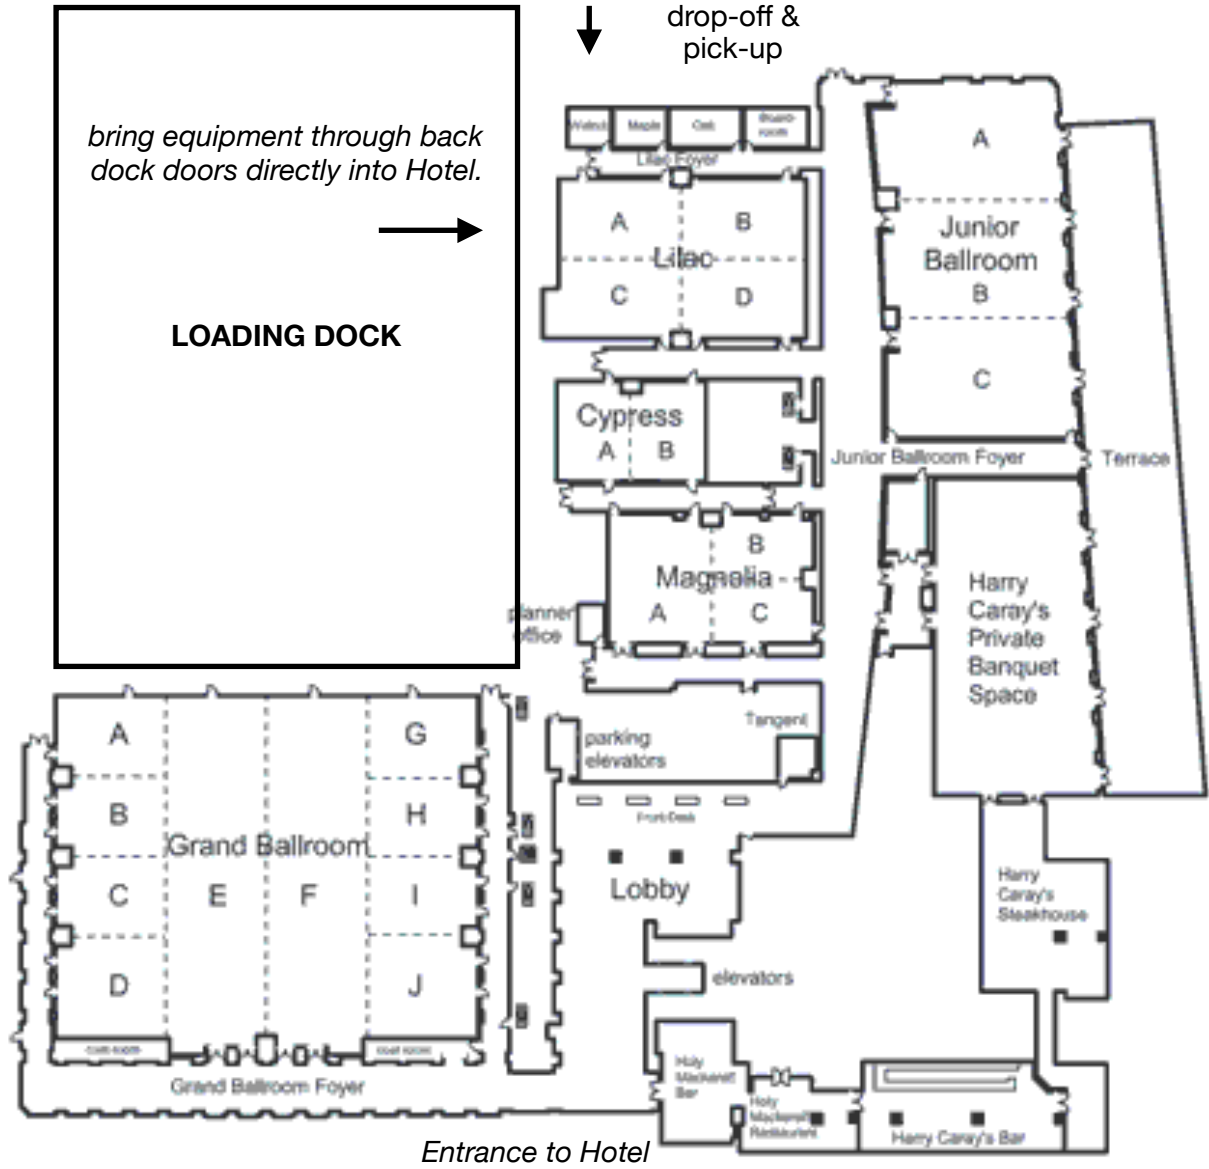

NORTH

****WALNUT ROOM**
equipment
drop-off &
pick-up

*bring equipment through back
dock doors directly into Hotel.*

LOADING DOCK

DRIVEWAY
—
TARGET
STORE TO
THE
NORTH

HOTEL PARKING LOT

MALL
this way